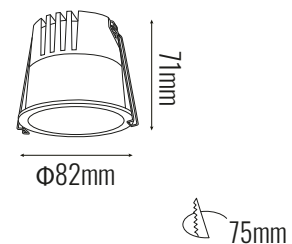

TECHNICAL DATA

TYPE

Professional LED for Interior Lighting.

OPENING/BEAM

High efficiency Ra>90 LED .

MATERIAL

Die-cast aluminum

PRO	CRI ≥ 90	
IP20		36°
220-240V 50/60Hz		30,000h L70

Model:	Sound
Format:	Round
Location:	Interior
Wattage:	12W
Materials:	Aluminum
Led Color:	3000K / 4000K / 6500K
Product Dimension:	D82*71, cut out: D75mm
IP Code:	20
Fixation:	Recessed
CRI :	90
Lumen Output:	713LM
Frequency:	50/60 Hz
Beam Angle:	36°

DIMENSION DRAW

INDOOR